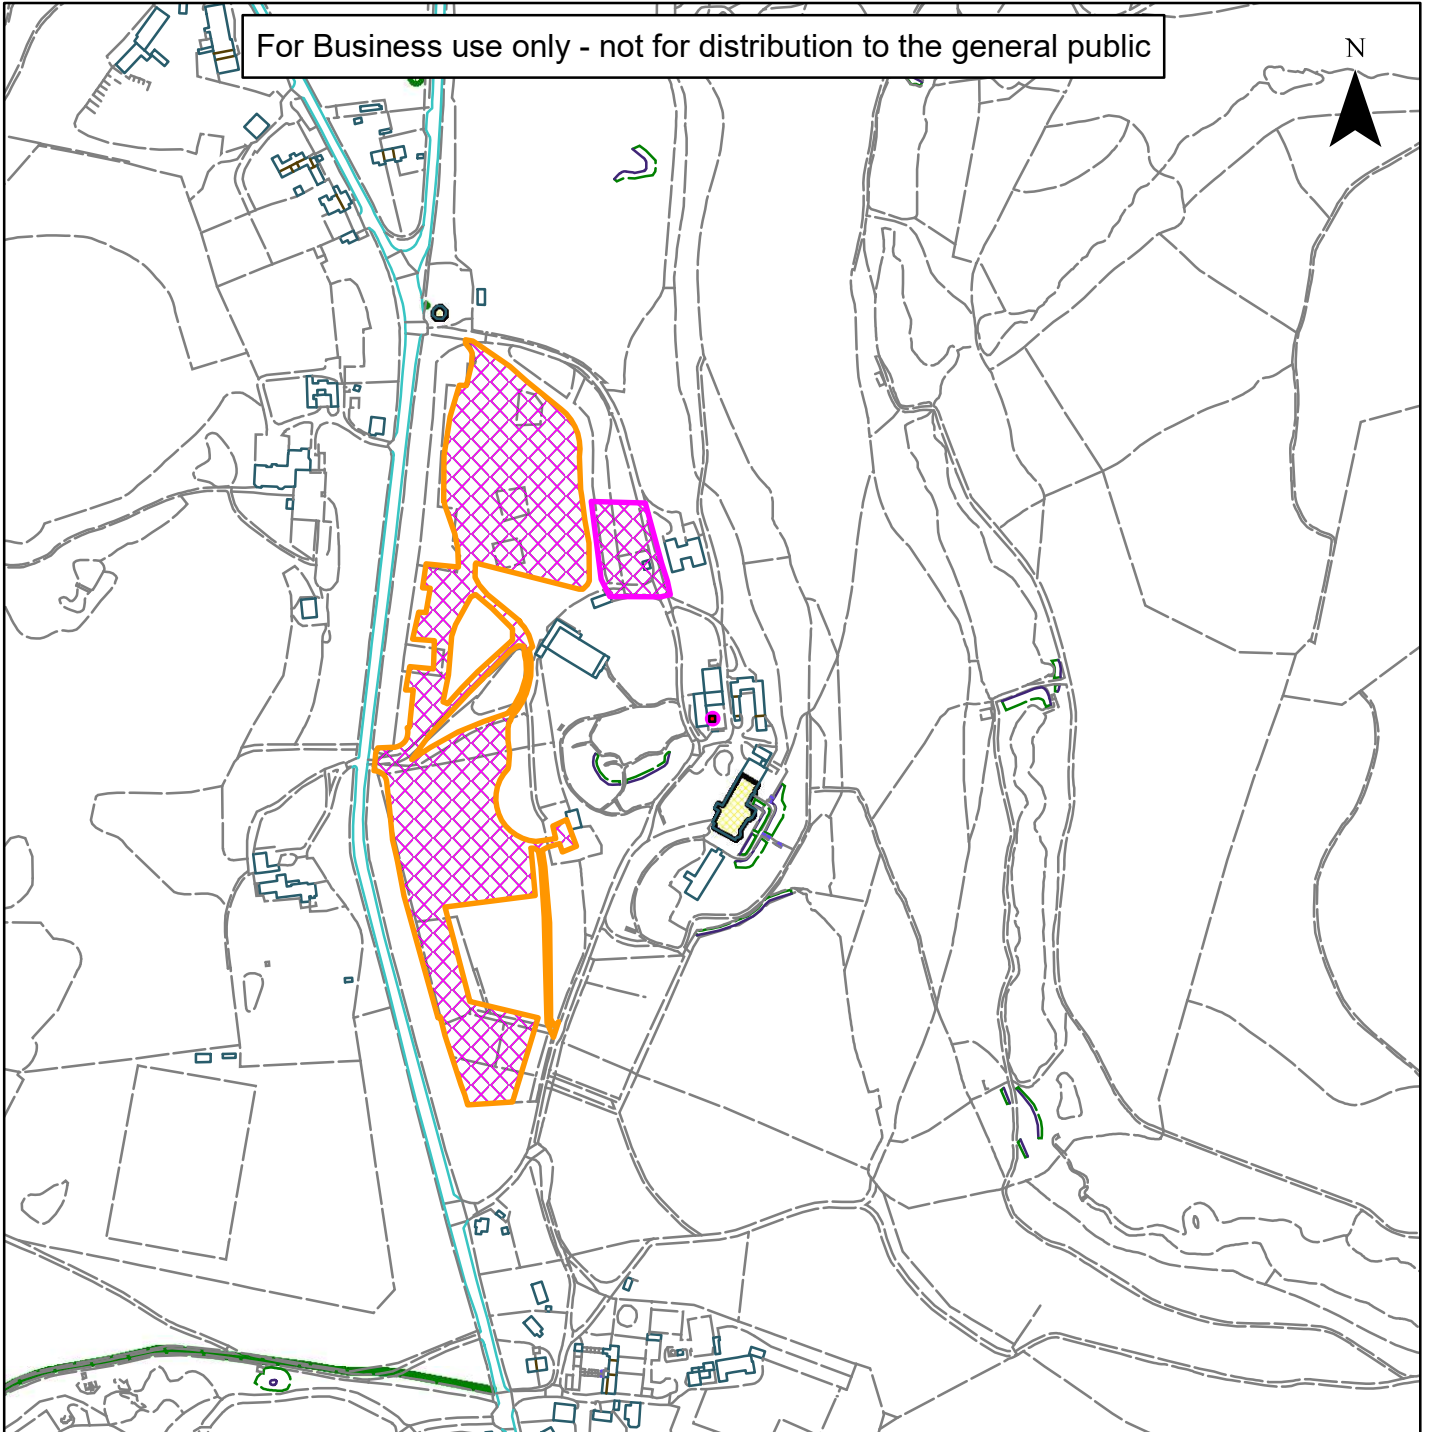

05) DC/22/2229

Horsham
District
Council

Leonardslee Gardens RH13 6PP

For Business use only - not for distribution to the general public

Scale: 1:5,000

Reproduced by permission of Ordnance Survey map on behalf of HMSO. © Crown copyright and database rights (2019). Ordnance Survey Licence.100023865